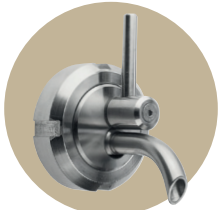

## Eggs accessories

**Silicone valve bung**  
Available in two formats :  
47-55 or 58-60 mm

**Simple silicon bung**  
Available in two formats :  
25mm and 55mm

**Ceramic bung customizable**  
Fitting hole from  
47 to 55 mm

**Aseptic blown glass bung**  
Provided with a conic silicone seal.  
Available in two formats : 1,5L and 3L

### Tasting taps

Standard design

Hekinox design

H clipse design

**Stainless steel support**  
With adjustable feet

**Total drain**

**Total drain + stainless steel elbow**

[WWW.BIOPYTHOS.FR](http://WWW.BIOPYTHOS.FR)