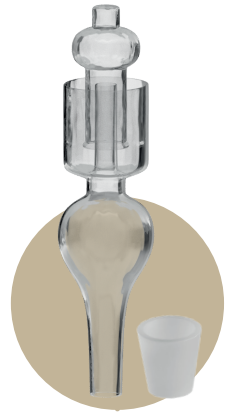

**Biopythos**  
C ramique innovante

## Eggs accessories

**Silicone valve bung**  
Available in two formats :  
47-55 or 58-60 mm

**Simple silicon bung**  
Available in two formats :  
25mm and 55mm

**Ceramic bung customizable**  
Fitting hole from  
47 to 55 mm

**Aseptic blown glass bung**  
Provided with a conic silicone seal.  
Available in two formats : 1,5L and 3L

### Tasting taps

Standard design

Hekinox design

H clipse design

**Stainless steel support**  
With adjustable feet

**Total drain**

**Total drain + stainless steel elbow**

[WWW.BIOPYTHOS.FR](http://WWW.BIOPYTHOS.FR)